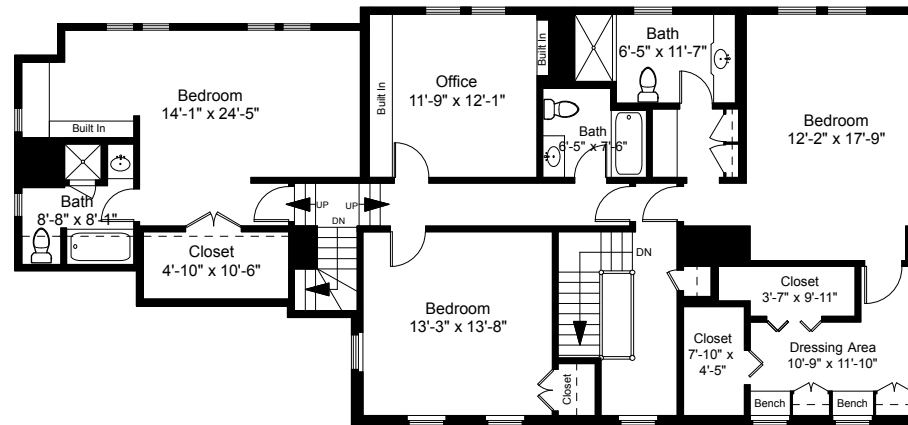

265 Country Drive  
Weston, MA 02493

Completed: March 2019

NATIONAL FLOOR PLANS & PHOTOGRAPHY (800) 328-0217

Note: Dimensions are not guaranteed and are provided for informational purposes only. Individual room dimensions are not used to calculate overall square footage.

1

Second Floor Plan  
Ceiling Height = 7'-4"

Lower Level Plan  
Ceiling Height = 6'-10"

265 Country Drive  
Weston, MA 02493

Note: Dimensions are not guaranteed and are provided for informational purposes only. Individual room dimensions are not used to calculate overall square footage.