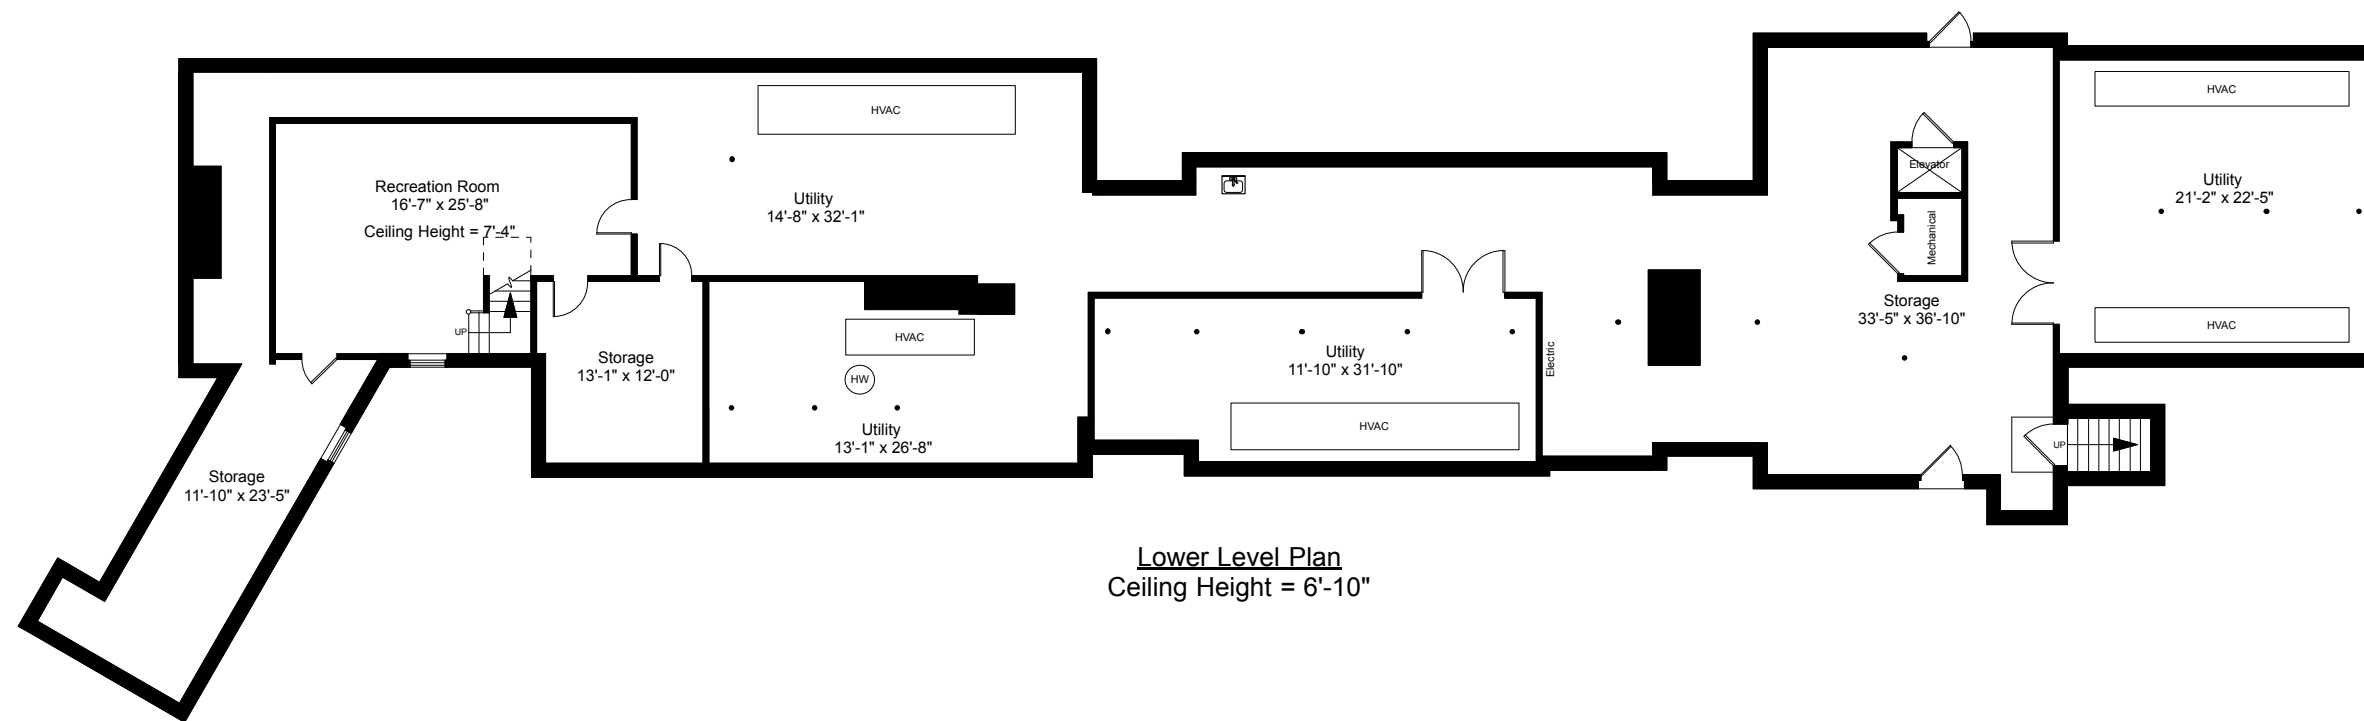

265 Country Drive  
Weston, MA 02493

Completed: March 2019

NATIONAL FLOOR PLANS & PHOTOGRAPHY (800) 328-0217

Note: Dimensions are not guaranteed and are provided for informational purposes only. Individual room dimensions are not used to calculate overall square footage.

1

Second Floor Plan  
Ceiling Height = 7'-4"

Lower Level Plan  
Ceiling Height = 6'-10"

265 Country Drive  
Weston, MA 02493

Note: Dimensions are not guaranteed and are provided for informational purposes only. Individual room dimensions are not used to calculate overall square footage.